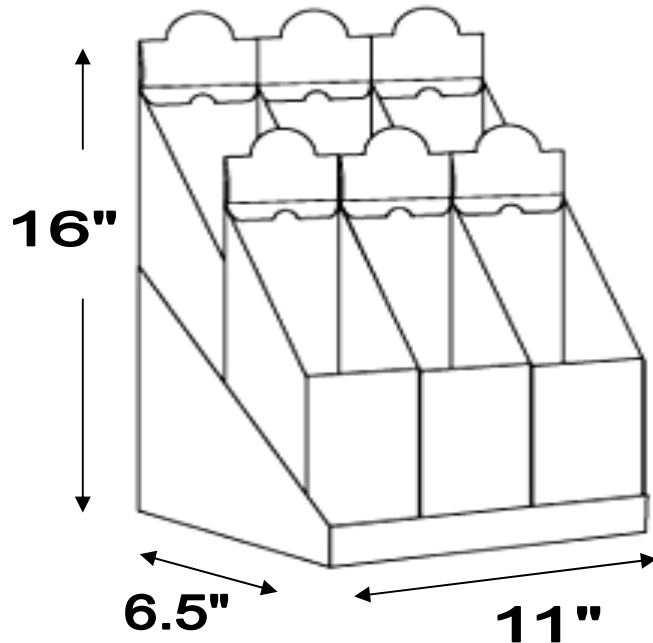

COUNTER DISPLAY DETAILS

**6/24 pack case of snacks
(144 units per case)
Ships fully assembled
Custom mix of flavors
encouraged!**

Floor Display: Front and Side View

**Cardboard Floor Base
that supports counter
display unit available**

**Assembled Floor
Display base =
11.5" X 15" and
stands 3' 9" tall**

**Ships in flat box with
6/24 pack case of snacks
full assembly required**

R.R # 2 BOX 21W • NORTH HIGHWAY 63 • GREENTOP, MO 63546-9743
PHONE 660-949-2445 • TOLL FREE 800-456-0250 • FAX 660-949-2444